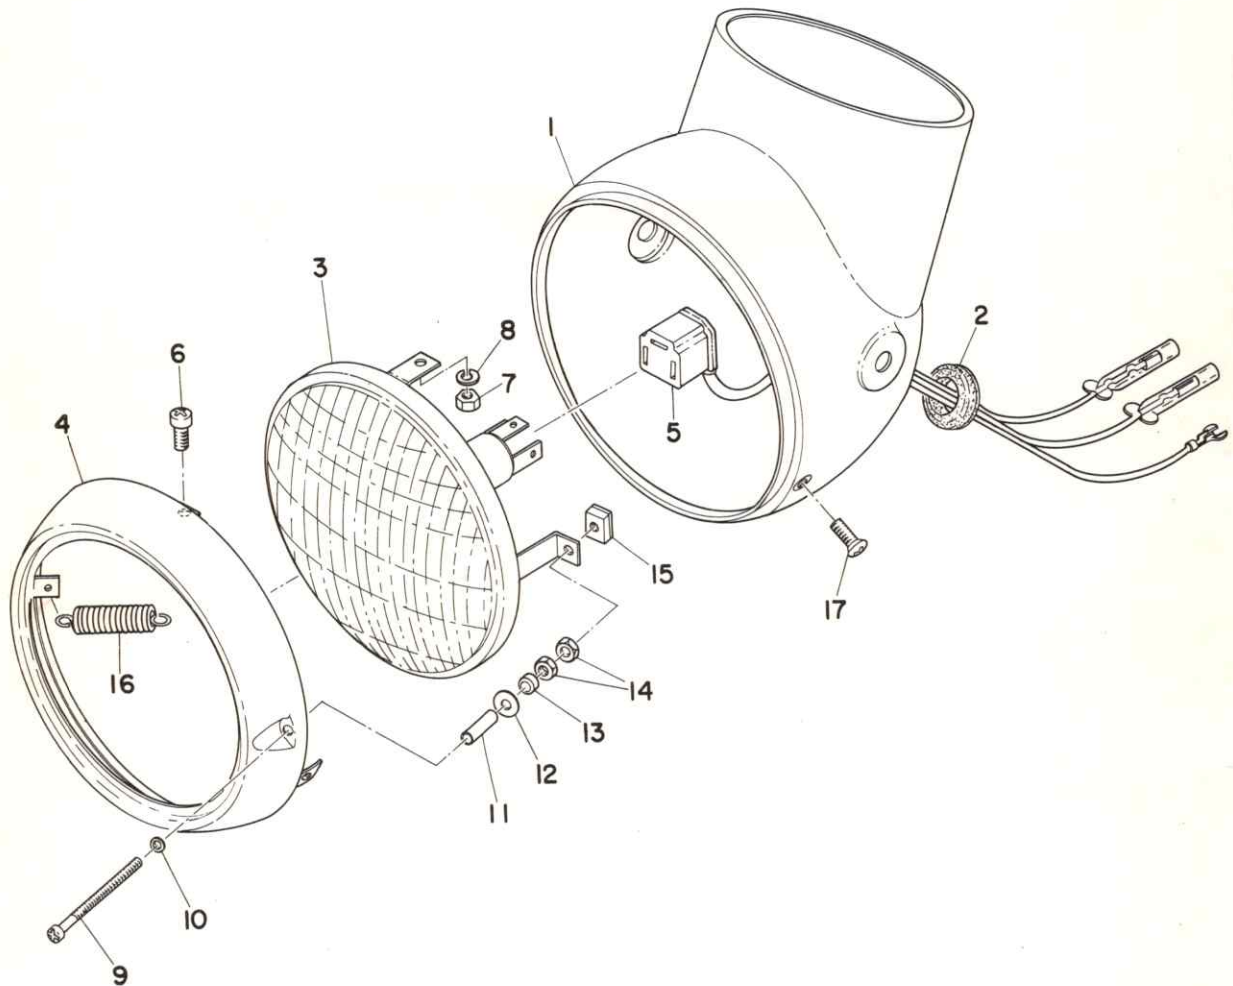

MODEL **L5T-A**

This Parts List is for the exclusive parts for the L5T-A

Please refer to L5T Parts List for the parts not listed in this publication.

Fig. 1 FRAME & FRONT FORK

FWD

FRAME & FRONT FORK

Ref No.	Parts No.	Parts Name	Description	Q'ty	S·R	Remarks
1- 1	234-21110-00-63	FRAME COMP.		1		Brilliant Red
1- 2	225-14411-00-63	CASE, air cleaner		1		Brilliant Red
1- 3	220-21711-00-63	COVER, side (L.H)		1		Brilliant Red
1- 4	220-21705-01-63	OIL TANK ASS'Y	(ISO)	1		Brilliant Red
1- 0-1	234-23100-60-63	FRONT FORK ASS'Y		1		Brilliant Red
1- 5	206-23121-60-63	. COVER, upper (L.H)		1		Brilliant Red
1- 6	206-23131-60-63	. COVER, upper (R.H)		1		Brilliant Red
1- 7	227-26290-10	BACK MIRROR ASS'Y (L. H)		1		

Fig. 3 HEAD LAMP

FWD

HEAD LAMP

Ref No.	Parts No.	Parts Name	Description	Q'ty	S·R	Remarks
3- 1	201-84330-00-63	BODY ASS'Y		1		Brilliant Red
3- 2	122-84153-00	. GROMMET		2		
3- 0-1	234-84310-60	HEAD LAMP UNIT ASS'Y	(ISO)	1		
3- 3	234-84320-60	. LENS ASS'Y		1		
3- 4	234-84315-60	. RIM, head lamp	(ISO)	1		
3- 5	234-84312-60	. SOCKET		1		
3- 6	98501-04010	. SCREW, pan head	(ISO)	2		
3- 7	802-84126-00	. NUT		2		
3- 8	92901-04100	. WASHER, spring		2		
3- 9	198-84331-60	. SCREW, rim adjuster	(ISO)	1		
3-10	233-84127-60	. WASHER, special		1		
3-11	233-84133-60	. COLLAR, adjust screw		1		
3-12	92901-04200	. WASHER, plain		1		
3-13	132-84328-60	. SPACER		1		
3-14	802-84126-00	. NUT	(ISO)	2		
3-15	198-84334-60	. NUT, adjust	(ISO)	1		
3-16	132-84335-60	. SPRING, lens adjust		1		
3-17	195-84325-00	SCREW, rim fitting	(ISO)	1		