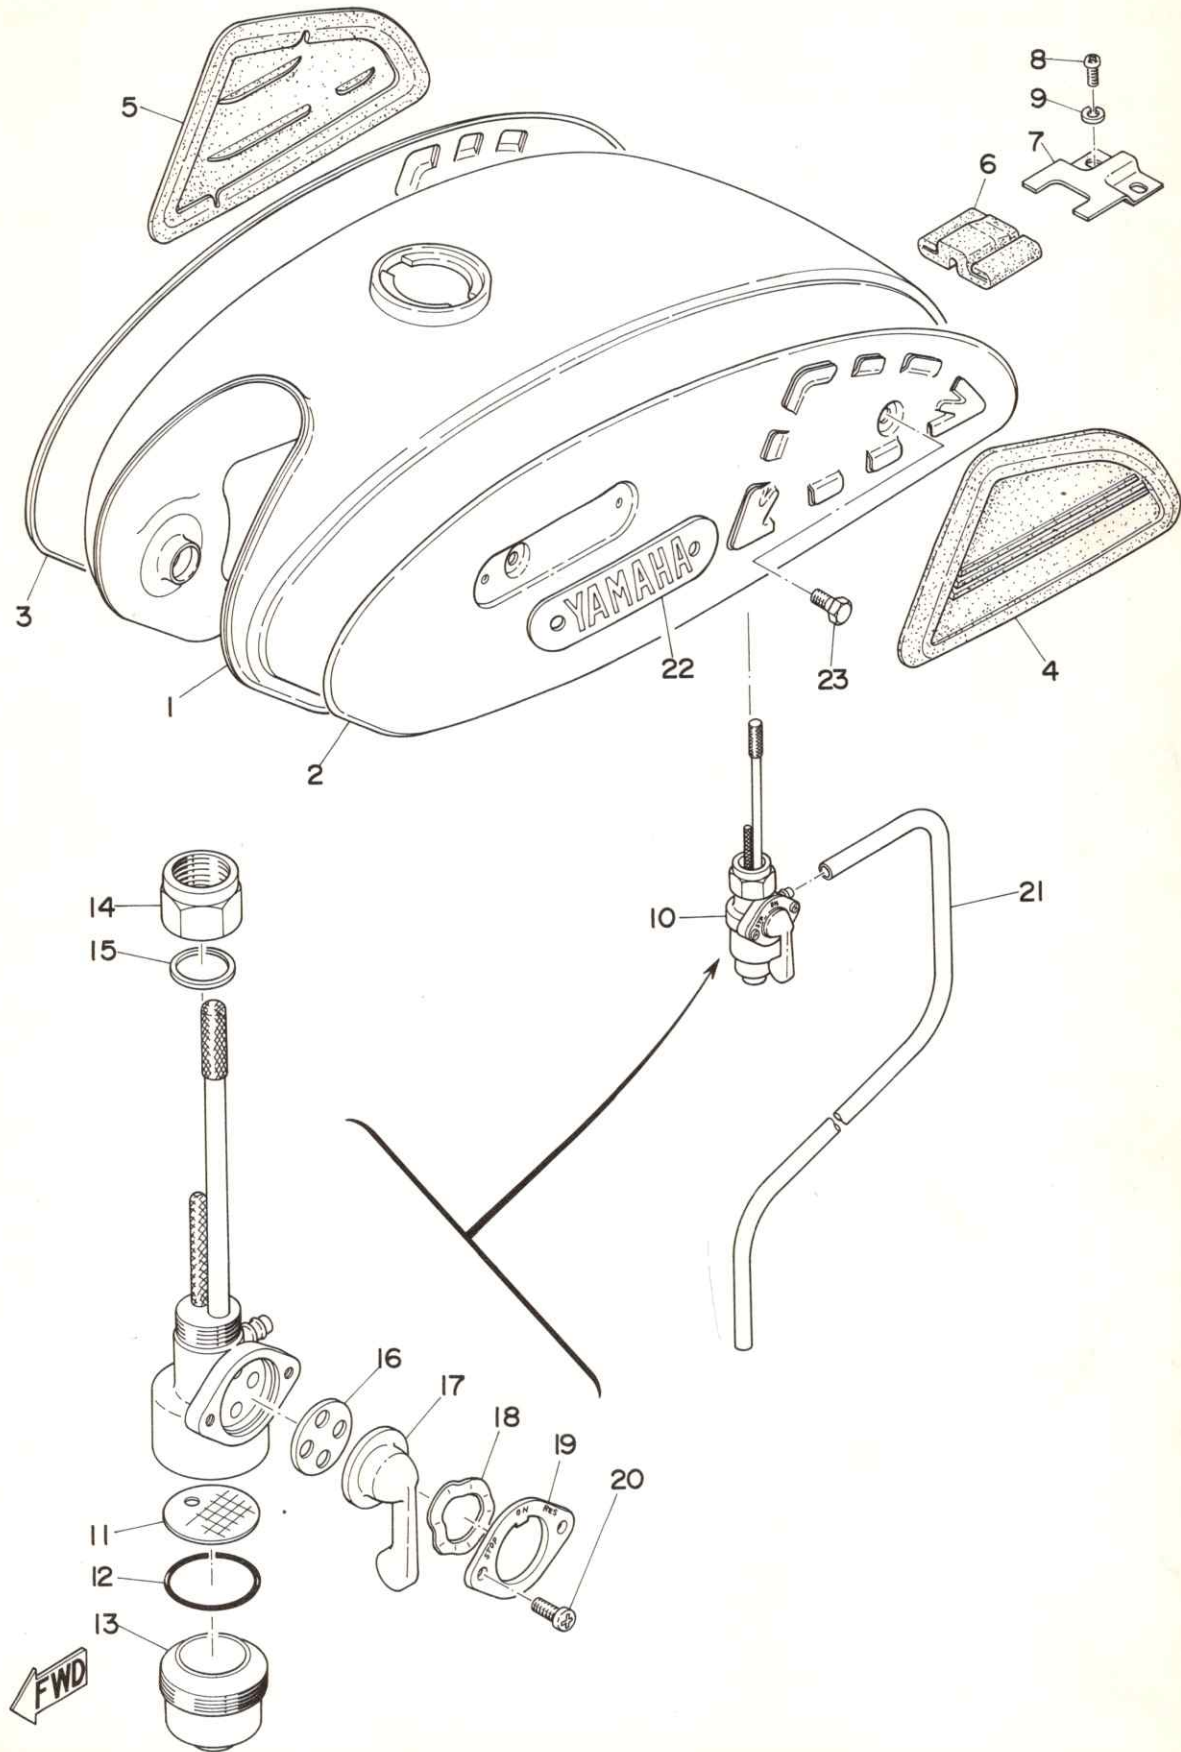

Fig. 2 FUEL TANK

FUEL TANK

Ref No.	Parts No.	Parts Name	Description	Q'ty	S·R	Remarks
2- 1	254-24110-00-63	FUEL TANK COMP.		1		Brilliant Red
2- 2	254-24129-00	COVER, side (L.H)	(ISO)	1		
2- 3	254-24139-00	COVER, side (R.H)	(ISO)	1		
2- 4	254-24171-00	GRIP, knee (L.H)		1		
2- 5	254-24172-00	GRIP, knee (R.H)		1		
2- 6	164-24183-00	DAMPER, locating (3)		1		
2- 7	164-24115-00	STAY, fuel tank		1		
2- 8	92501-06012	SCREW, pan head		2		
2- 9	92901-06100	WASHER, spring		2		
2-10	132-24500-02	FUEL COCK ASS'Y	(ISO)	1		
2-11	132-24515-00	. NET, filter		1		
2-12	132-24522-00	. GASKET, filter		1		
2-13	132-24521-00	. CUP, filter		1		
2-14	132-24531-00	. NUT		1		
2-15	132-24532-00	. GASKET, nut		1		
2-16	137-24523-00	. VALVE		1		
2-17	168-24524-00	. LVER, cock		1		
2-18	132-24518-00	. WASHER, wave		1		
2-19	132-24525-00	. PLATE, lever fitting		1		
2-20	98501-03006	. SCREW, pan head	(ISO)	2		
2-21	156-21766-00	PIPE		1		
2-22	132-24161-00	EMBLEM, fuel tank		2		
2-23	168-24178-00	BOLT, cover fitting		4		
2-24	254-24710-00	Single SEAT		1		
2-25	254-24711-00	SEAT Cover		1