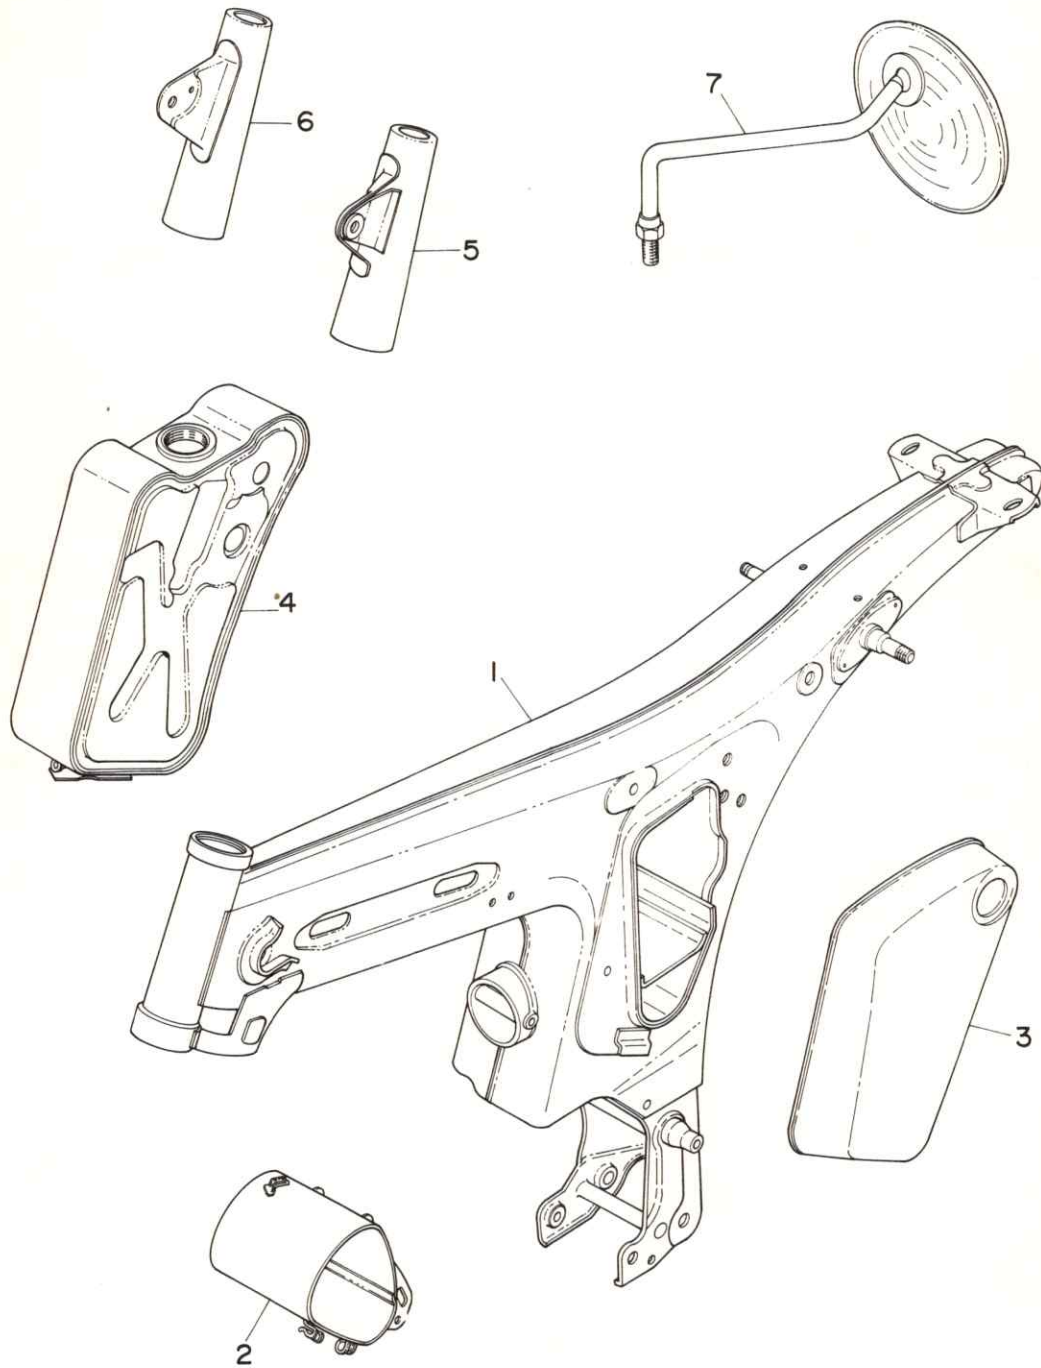

MODEL **L5T-A**

This Parts List is for the exclusive parts for the L5T-A

Please refer to L5T Parts List for the parts not listed in this publication.

Fig. 1 FRAME & FRONT FORK

FWD

FRAME & FRONT FORK

Ref No.	Parts No.	Parts Name	Description	Q'ty	S·R	Remarks
1- 1	234-21110-00-63	FRAME COMP.		1		Brilliant Red
1- 2	225-14411-00-63	CASE, air cleaner		1		Brilliant Red
1- 3	220-21711-00-63	COVER, side (L.H)		1		Brilliant Red
1- 4	220-21705-01-63	OIL TANK ASS'Y	(ISO)	1		Brilliant Red
1- 0-1	234-23100-60-63	FRONT FORK ASS'Y		1		Brilliant Red
1- 5	206-23121-60-63	. COVER, upper (L.H)		1		Brilliant Red
1- 6	206-23131-60-63	. COVER, upper (R.H)		1		Brilliant Red
1- 7	227-26290-10	BACK MIRROR ASS'Y (L. H)		1		

Fig. 3 HEAD LAMP

FWD

HEAD LAMP

Ref No.	Parts No.	Parts Name	Description	Q'ty	S·R	Remarks
3- 1	201-84330-00-63	BODY ASS'Y		1		Brilliant Red
3- 2	122-84153-00	. GROMMET		2		
3- 0-1	234-84310-60	HEAD LAMP UNIT ASS'Y	(ISO)	1		
3- 3	234-84320-60	. LENS ASS'Y		1		
3- 4	234-84315-60	. RIM, head lamp	(ISO)	1		
3- 5	234-84312-60	. SOCKET		1		
3- 6	98501-04010	. SCREW, pan head	(ISO)	2		
3- 7	802-84126-00	. NUT		2		
3- 8	92901-04100	. WASHER, spring		2		
3- 9	198-84331-60	. SCREW, rim adjuster	(ISO)	1		
3-10	233-84127-60	. WASHER, special		1		
3-11	233-84133-60	. COLLAR, adjust screw		1		
3-12	92901-04200	. WASHER, plain		1		
3-13	132-84328-60	. SPACER		1		
3-14	802-84126-00	. NUT	(ISO)	2		
3-15	198-84334-60	. NUT, adjust	(ISO)	1		
3-16	132-84335-60	. SPRING, lens adjust		1		
3-17	195-84325-00	SCREW, rim fitting	(ISO)	1		